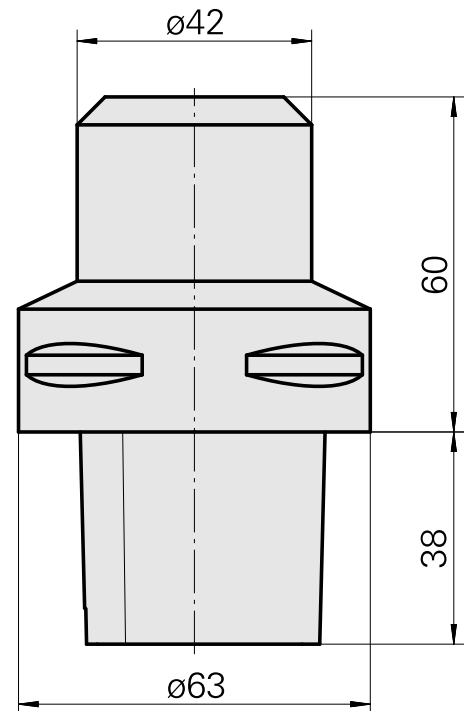

### Technical data

TH accessories category	INDEX CAPTO C6
Mounting	D12
Quick change inserts	Weldon mounting

---