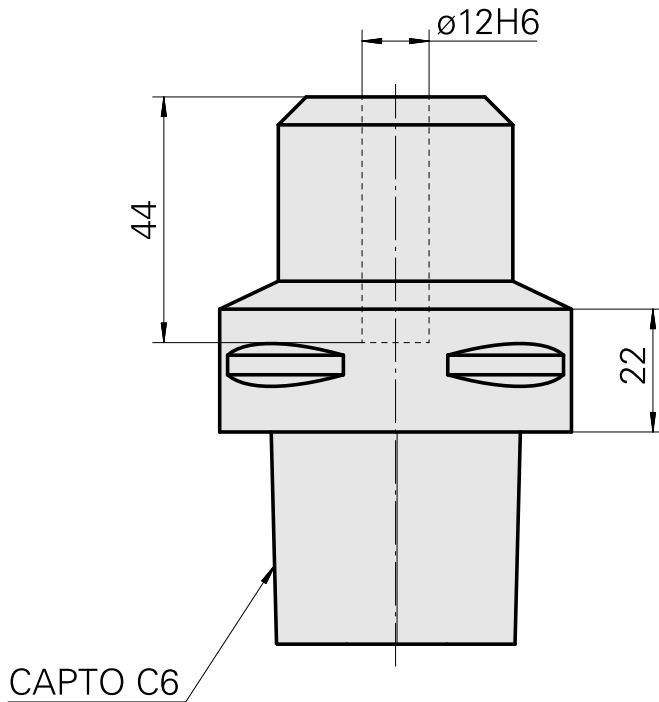

### Technical data

TH accessories category	INDEX CAPTO C6
Mounting	D12
Quick change inserts	Weldon mounting

---

### [Socket wrench](#)

Product ID : 12144844

Previous product ID :

TH accessories  
category  
Tool for KSS adapter

Mounting  
INDEX CAPTO C6