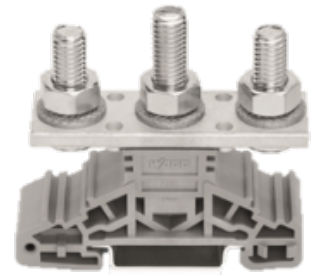

Clip

Technical data

Electrical assemblies	Terminal
Length	67 Millimeter
Width	22.8 Millimeter
Height	56.7 Millimeter
Cross-section	50 Square millimeter
Number of wires/poles (ST)	2 Piece
Current	150 Ampere
Voltage	1000 Volt
	GY - grey

No 3-side view is currently available for this product

Documents

No downloads available for this product