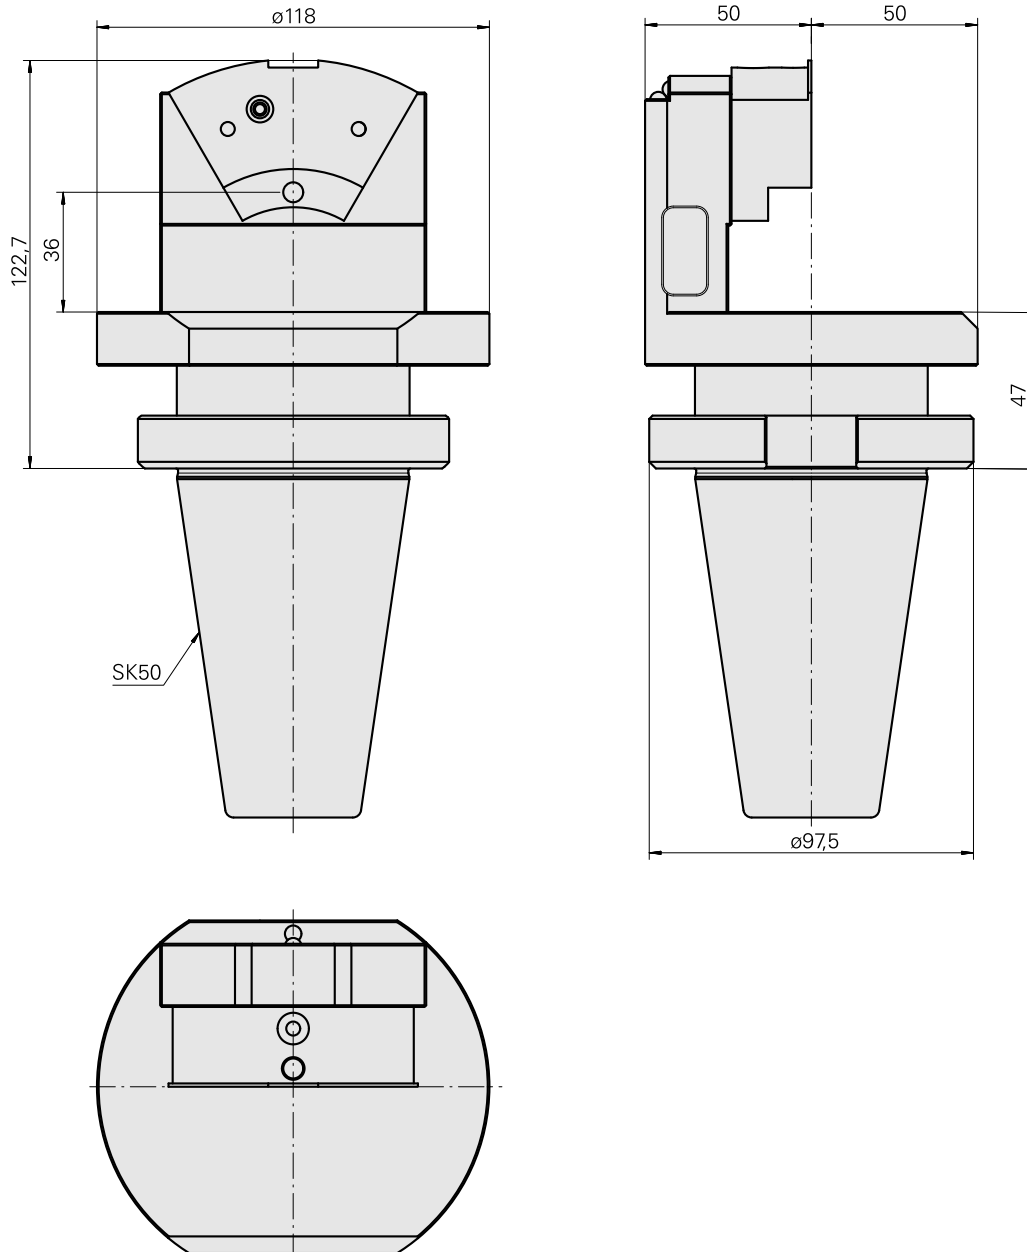

### Technical data

TH accessories category

Adapter for presetting units

Mounting

SK50

Tool mounting

Round prism mounting TNL12