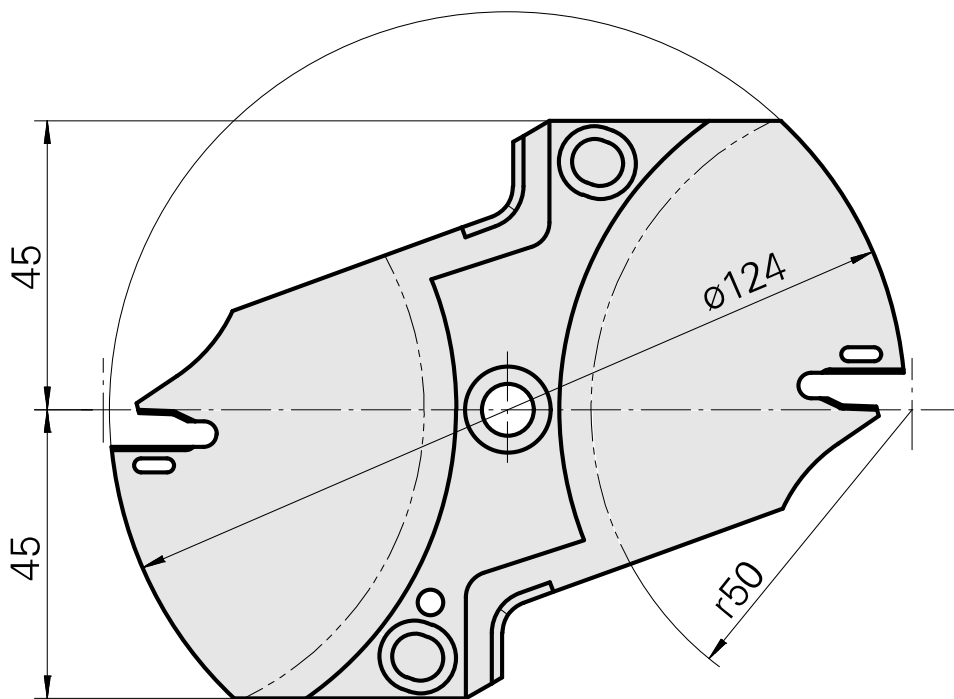

Technical data

TH accessories category

Cutting tools

Mounting

Löcher System