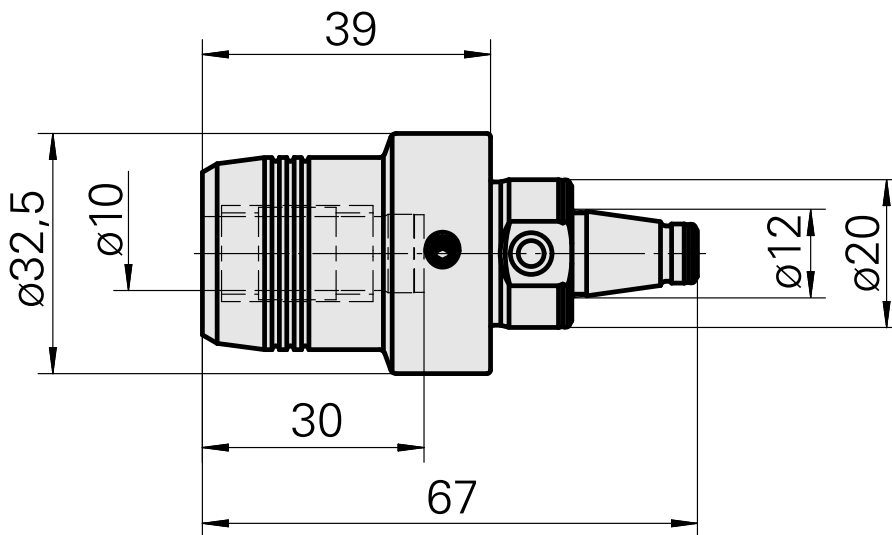

WFB 20-12 Hydraulic expansion chuck D10

Technical data

TH accessories category

WFB 20-12

Mounting

Hydraulic expansion chuck D10

Quick change inserts

hydraulic expan. mounting