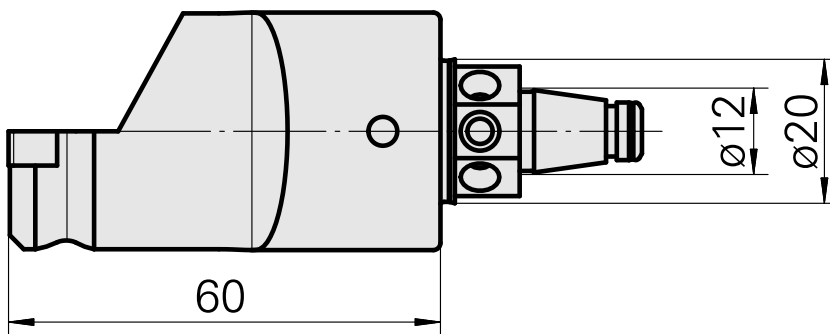

WFB 20-12 for VC.. 1103.., right, without gripper groove

Technische Daten

TH accessories category

WFB 20-12

Mounting

for VC.. 1103..

Quick change inserts

Turning tool holder