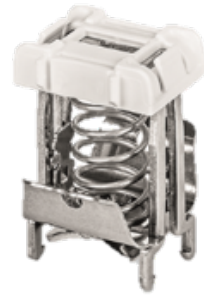

Clip

Technical data

Electrical assemblies

Terminal

Width

21.8 Millimeter

No 3-side view is currently available for this product

11083927
483461.2061