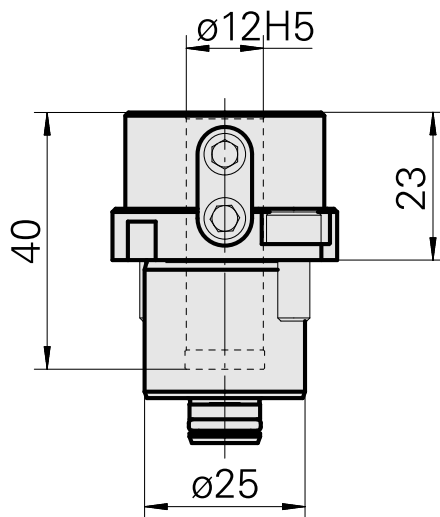

## Mount Shank 25 D12 (0.47 ")

### Technical data

<b>Shank KPS</b>	Shank 25
<b>Drive</b>	not live
<b>Cooling</b>	internal
<b>Mounting</b>	D12
<b>Pressure</b>	80 bar, internal 120 bar opt.
<b>X [mm]</b>	-
<b>Y [mm]</b>	-
<b>Z [mm]</b>	23 (0,91")
<b>INDEX TRAUB products</b>	TNL20 • TNL32-11 compact • TNL20-11 • TNL32 compact • TNK40.2-10 • TNL20.2 • TNK40.2