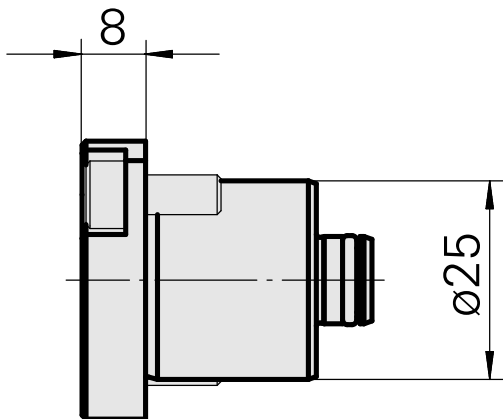

Blanking plug Shank 25, Steel

Technical data

Shank KPS

Shank 25

Drive

not live

X [mm]

-

Y [mm]

-

Z [mm]

8 (0.31)

INDEX TRAUB products

TNL20 • TNL32-11 compact •
TNL20-11 • TNL32 compact •
TNK40.2-10 • TNL20.2 • TNK40.2

11080539
W9991239

INDEX