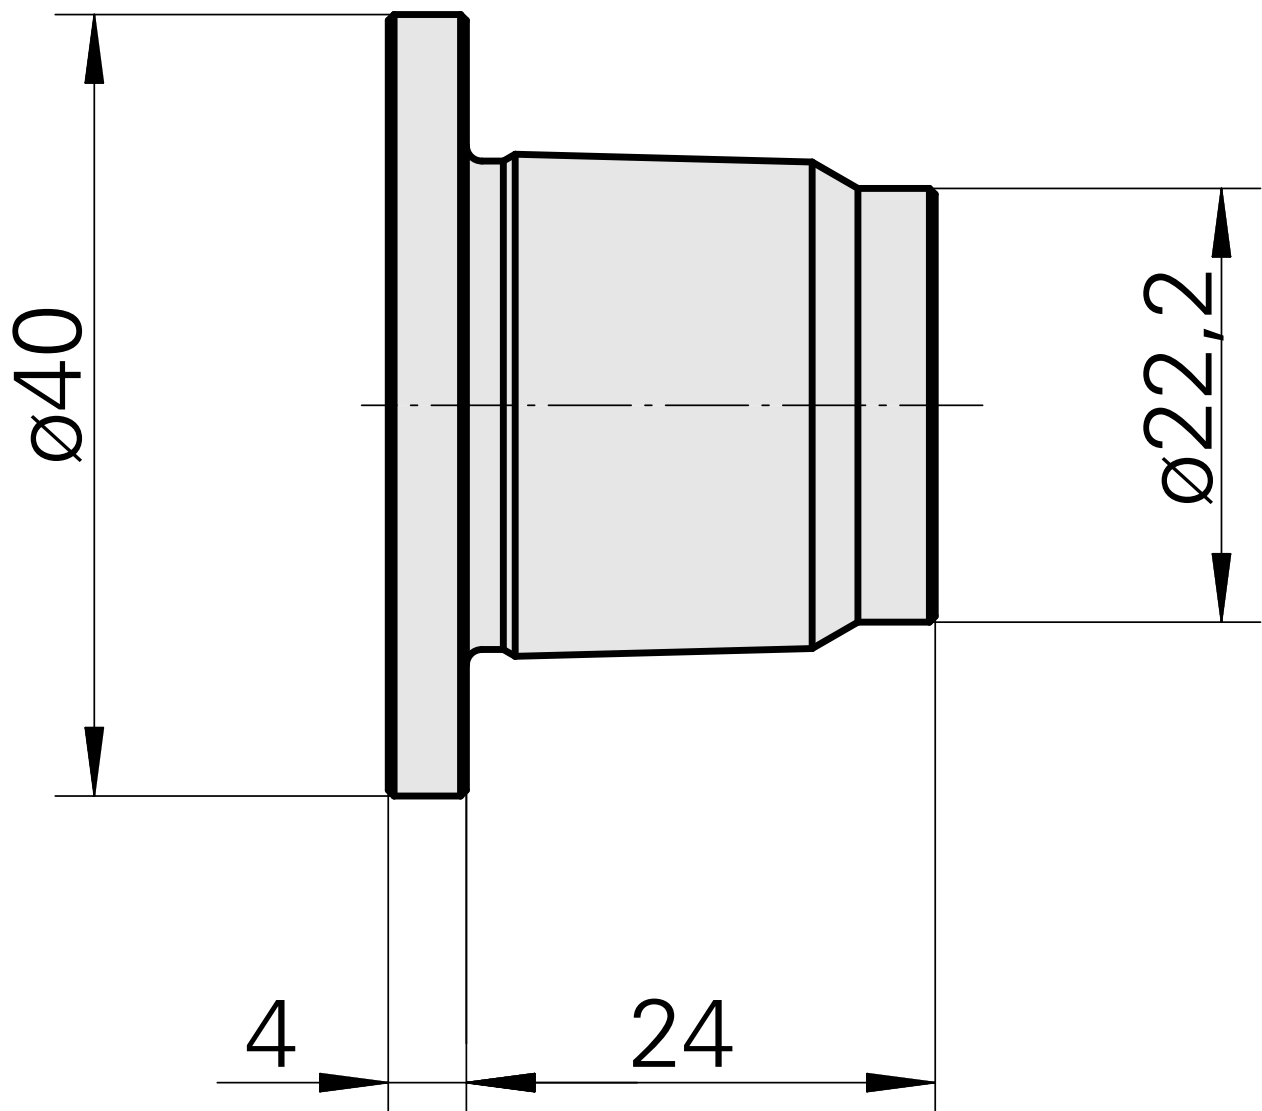

INDEX CAPTO C4, blanking plug

Technical data

TH accessories category
Quick change inserts

INDEX CAPTO C4
Blanking plug

Documents

No downloads available for this product