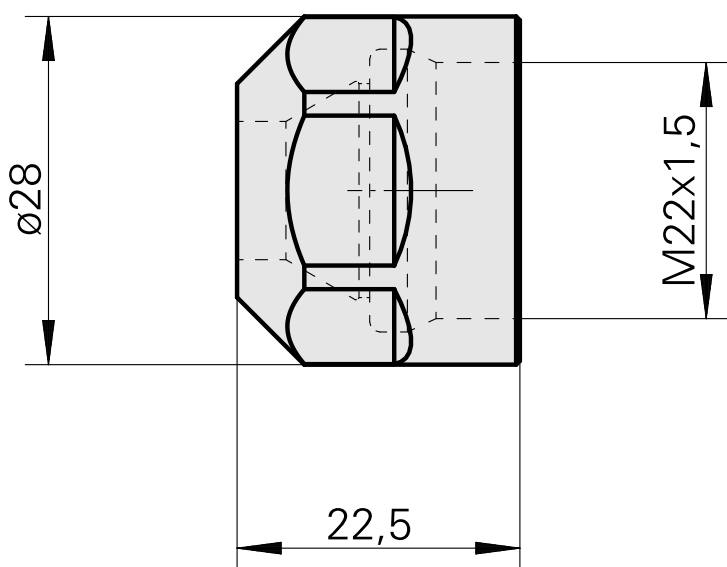

## Clamping nut, for internal cooling lubricant supply

### Technical data

TH accessories category	Clamping nut
Mounting	ER16
Collet type	ER 16
Clamping nut type	Female thread