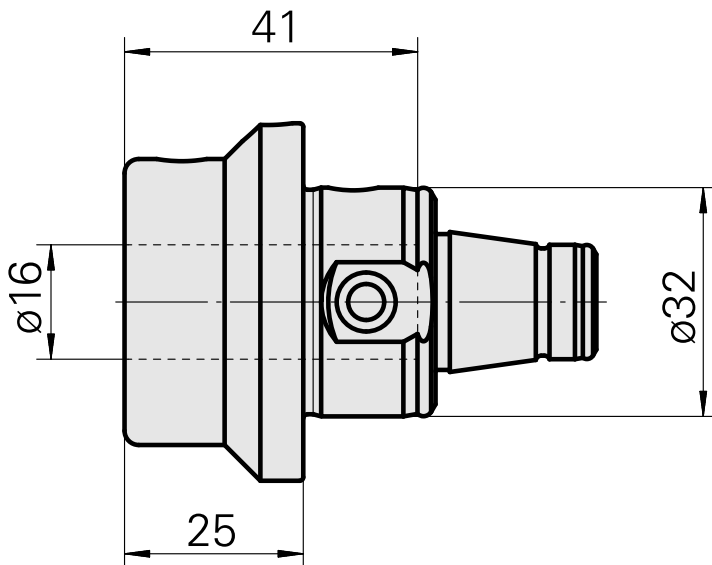

WFB 32-20 D16

Technical data

TH accessories category

WFB 32-20

Mounting

D16

Quick change inserts

Weldon mounting

Documents

No downloads available for this product

Accessories

Optional accessories

Other accessories

[Mounting sleeve D16](#)

Product ID : 10623464

Previous product ID : WS7800.43--

[Mounting sleeve with collar D16](#)

Product ID : 10914323

Previous product ID : W67511.04--

[Clamping sleeve D16](#)

Product ID : 10981161

Previous product ID : W95280.215-
