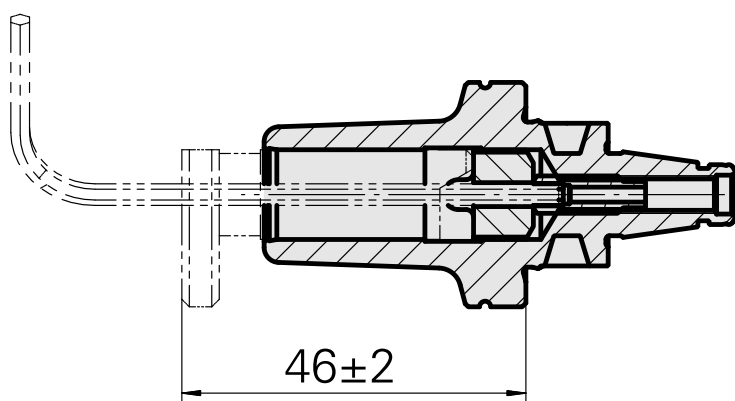

## WFB 20-12 D12, fixed pos., Horn 108-116

### Technical data

TH accessories category

WFB 20-12

Mounting

D12, fixed pos., Horn 108-116

Quick change inserts

miscell mounting