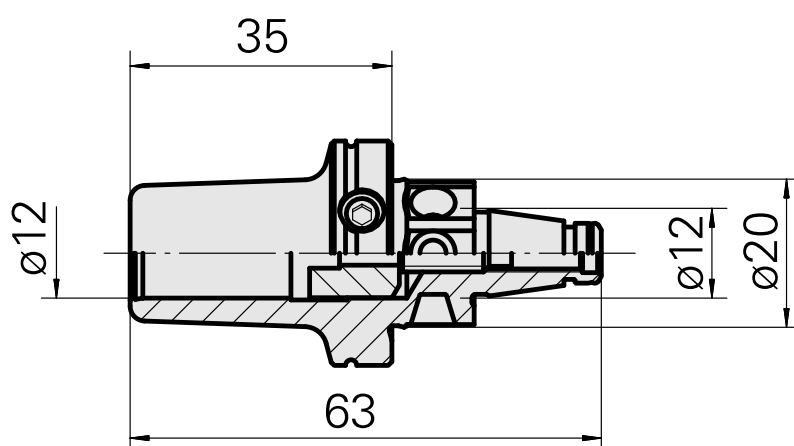

## WFB 20-12 D12, fixed pos., Horn 108-116

### Technical data

TH accessories category

WFB 20-12

Mounting

D12, fixed pos., Horn 108-116

Quick change inserts

miscell mounting