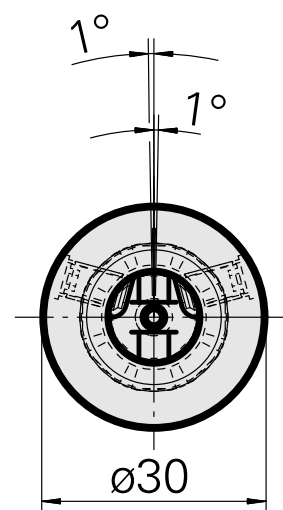

## WFB 20-12 D12, fixed pos., Horn 108-116

### Technical data

TH accessories category

WFB 20-12

Mounting

D12, fixed pos., Horn 108-116

Quick change inserts

miscell mounting

### [Adjusting screw M 5x15](#)

Product ID : 10491071

Previous product ID : 326794

---

### [Setting gauge D12h6](#)

Product ID : 10552053

Previous product ID : W9990118

---