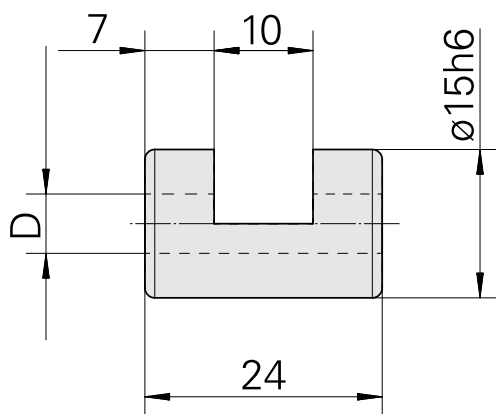

Clamping sleeve D15/ 6mm

Technical data

| | |
|-------------------------|-----------------|
| TH accessories category | Clamping sleeve |
| Mounting | D15 |
| Tool mounting | 6mm |

Documents

No downloads available for this product