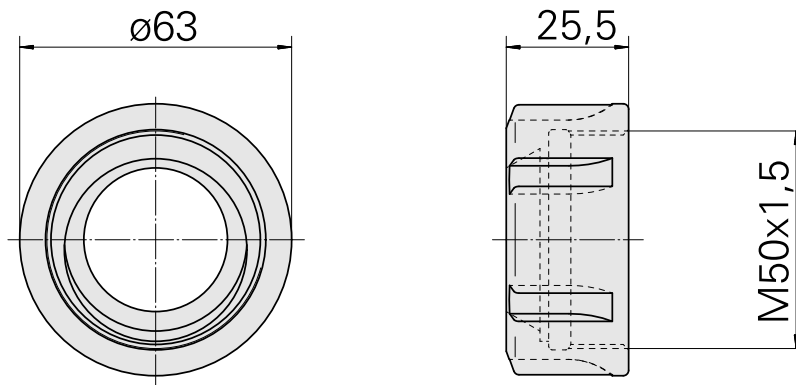

Clamping nut

Technical data

TH accessories category

Clamping nut

Mounting

ER40

Collet type

ER 40

Clamping nut type

Female thread

Documents

No downloads available for this product