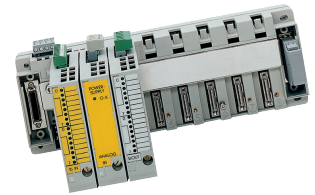

## Electronic Control Board

### Technical data

<b>manufacturer product line</b>	Siemens
<b>Electrical assemblies</b>	I/O part IP20 cabinet
<b>manufacturer product line</b>	ET200S
<b>Length</b>	108 Millimeter
<b>Width</b>	25 Millimeter
<b>Height</b>	90 Millimeter
<b>Current</b>	1 Ampere
<b>Protection class</b>	IP20