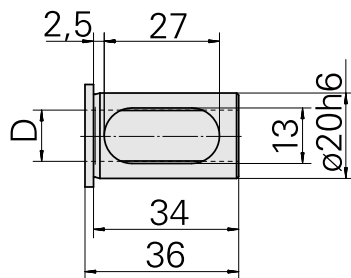

Mounting sleeve with collar D20/ 11mm

Technical data

TH accessories category	Mounting sleeve with collar
Mounting	D20
Tool mounting	11mm

Documents

No downloads available for this product