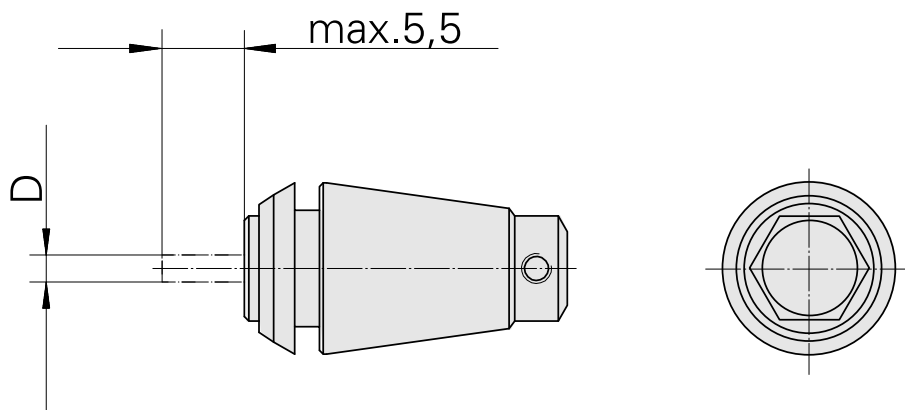

## ER-Collet chuck for taps ET 1-12 2.5mm

### Technical data

TH accessories category	ER-Collet chuck for taps
Mounting	ER11
Tool mounting	2.5mm
Collet type	ET 1-12

11008532  
323963

**INDEX**

---