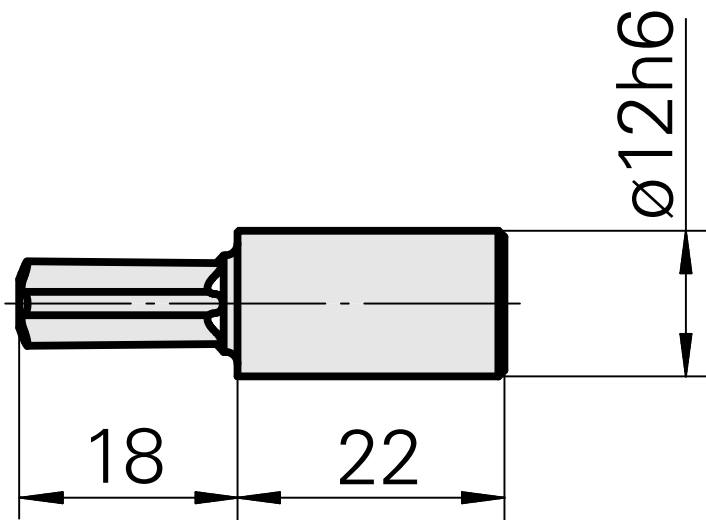

Broach Torx 40

Technical data

TH accessories category	Broach
Mounting	Torx 40
Tool mounting	12mm

Documents

No downloads available for this product