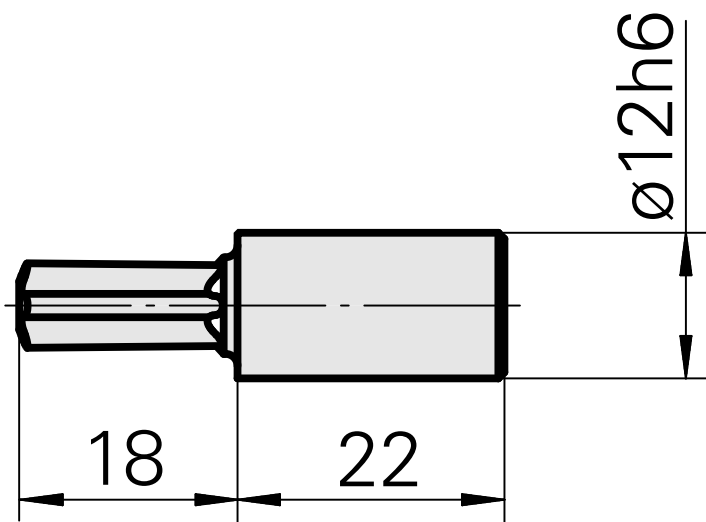

Broach Torx 27

Technical data

TH accessories category	Broach
Mounting	Torx 27
Tool mounting	12mm

Documents

No downloads available for this product