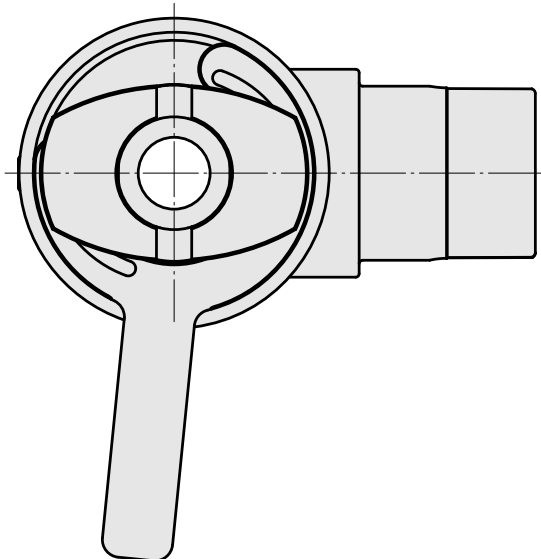

Adapter mounting aid WFB 32-20

Technical data

TH accessories category

Adapter mounting aid

Tool mounting

WFB 32-20

Documents

No downloads available for this product