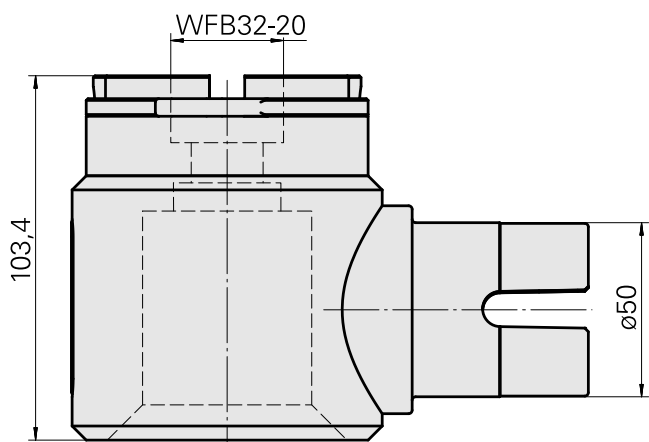

Adapter mounting aid WFB 32-20

Technical data

TH accessories category

Adapter mounting aid

Tool mounting

WFB 32-20

Documents

No downloads available for this product