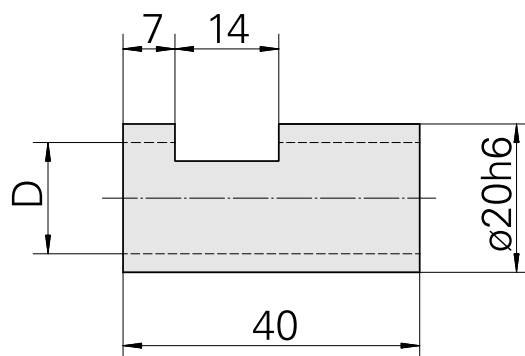

## Clamping sleeve D20/ 12mm

### Technical data

|                         |                 |
|-------------------------|-----------------|
| TH accessories category | Clamping sleeve |
| Mounting                | D20             |
| Tool mounting           | 12mm            |