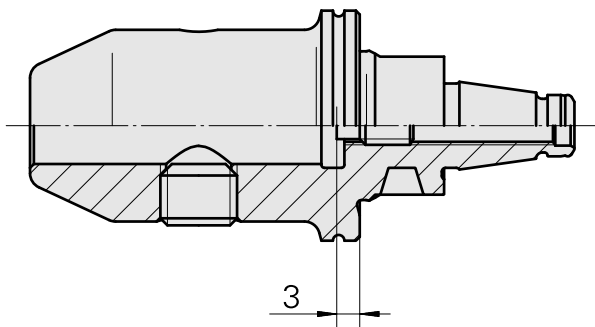

WFB 20-12 D10

Technical data

TH accessories category	WFB 20-12
Mounting	D10
Quick change inserts	Weldon mounting

Documents

No downloads available for this product

Accessories

Optional accessories

Other accessories

[Adjusting screw M 5x10](#)

Product ID : 10674886

Previous product ID : 326793

[Clamping screw M10x 8 \(110AWS\)](#)

Product ID : 10398283

Previous product ID : 326791
