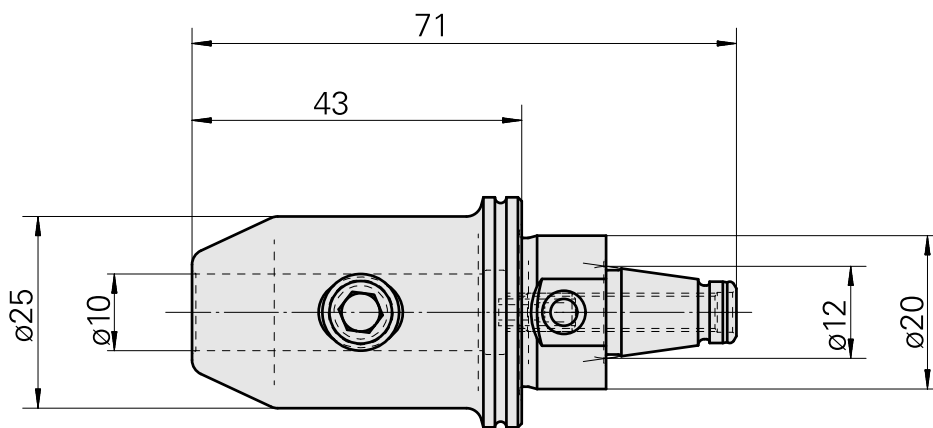

WFB 20-12 D10

Technical data

TH accessories category	WFB 20-12
Mounting	D10
Quick change inserts	Weldon mounting

Documents

No downloads available for this product

Accessories

Optional accessories

Other accessories

[Adjusting screw M 5x10](#)

Product ID : 10674886

Previous product ID : 326793

[Clamping screw M10x 8 \(110AWS\)](#)

Product ID : 10398283

Previous product ID : 326791
