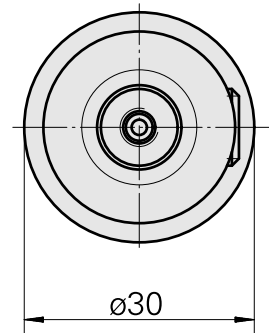

WFB 20-12 D10

Technical data

TH accessories category	WFB 20-12
Mounting	D10
Quick change inserts	Weldon mounting

Documents

No downloads available for this product

Accessories

Optional accessories

Other accessories

[Adjusting screw M 5x10](#)

Product ID : 10674886

Previous product ID : 326793

[Clamping screw M10x 8 \(110AWS\)](#)

Product ID : 10398283

Previous product ID : 326791
