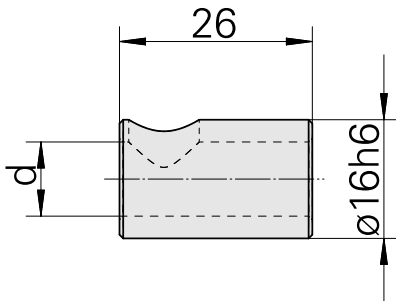

Clamping sleeve D16/ 6mm

Technical data

TH accessories category	Clamping sleeve
Mounting	D16
Tool mounting	6mm

Documents

No downloads available for this product