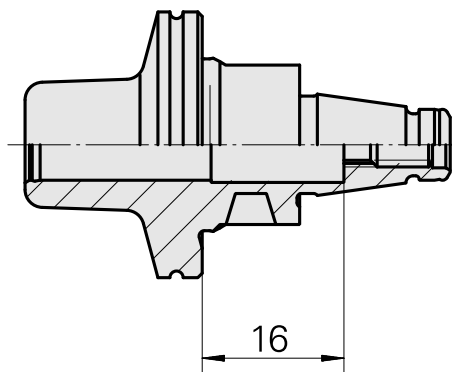

WFB 20-12 Shrink-fit mounting D8, 2-piece type

Technical data

TH accessories category

WFB 20-12

Mounting

Shrink-fit mounting D8

Quick change inserts

shrink-fit mounting

Documents

No downloads available for this product

Accessories

Optional accessories

Other accessories

[Adjusting screw M 5x10](#)

Product ID : 10674886

Previous product ID : 326793
