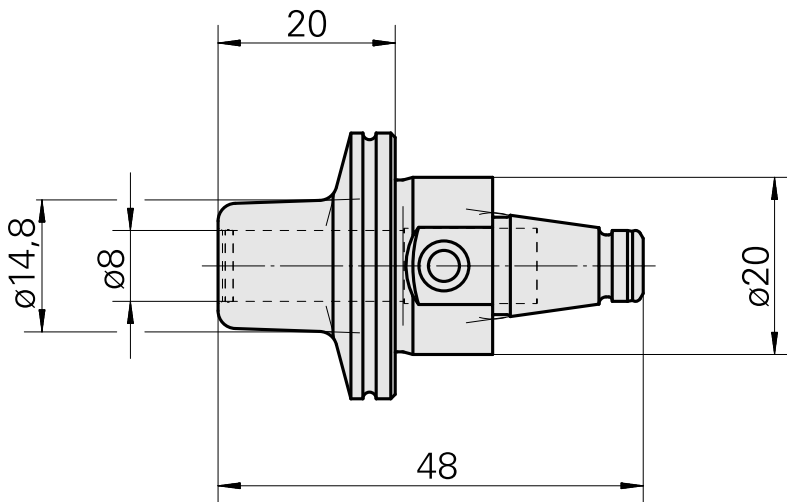

WFB 20-12 Shrink-fit mounting D8, 2-piece type

Technical data

TH accessories category

WFB 20-12

Mounting

Shrink-fit mounting D8

Quick change inserts

shrink-fit mounting

Documents

No downloads available for this product

Accessories

Optional accessories

Other accessories

[Adjusting screw M 5x10](#)

Product ID : 10674886

Previous product ID : 326793
