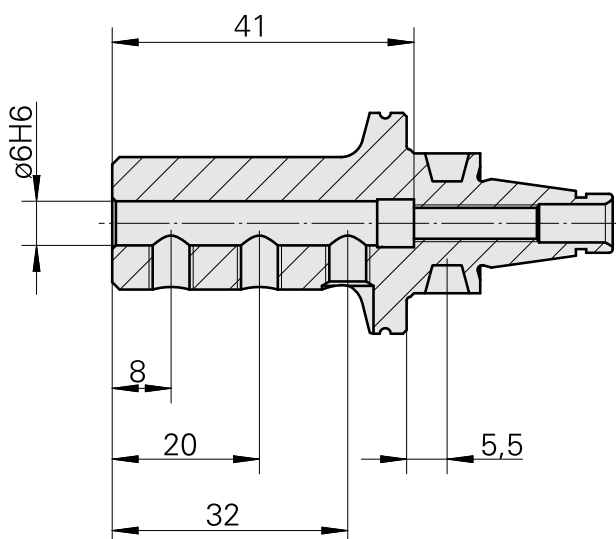

WFB 20-12 D6

Technical data

TH accessories category

WFB 20-12

Mounting

D6

Quick change inserts

Boring tool holder

Documents

No downloads available for this product

Accessories

Optional accessories

Other accessories

[Adjusting screw M 5x15](#)

Product ID : 10491071

Previous product ID : 326794

[Grub screw](#)

Product ID : 10518942

Previous product ID : 410156.0605
