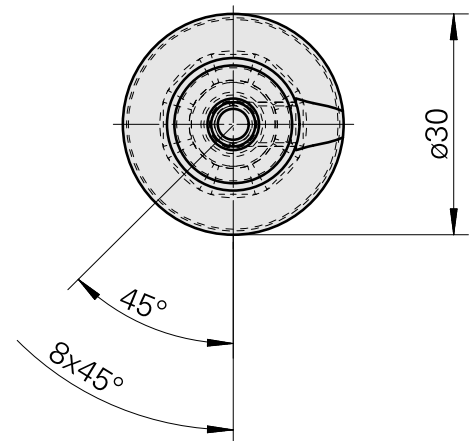

WFB 20-12 D6

Technical data

Categoria acces. portautensile

WFB 20-12

Attacco

D6

Accessorio per cambio rapido

con supp. utensile alesatore