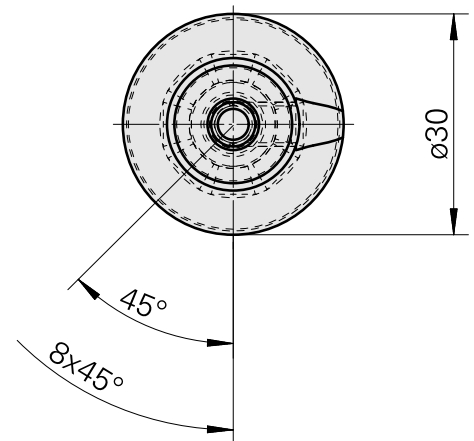

WFB 20-12 D6

Technical data

TH accessories category

WFB 20-12

Mounting

D6

Quick change inserts

Boring tool holder

Documents

No downloads available for this product

Accessories

Optional accessories

Other accessories

[Adjusting screw M 5x15](#)

Product ID : 10491071

Previous product ID : 326794

[Grub screw](#)

Product ID : 10518942

Previous product ID : 410156.0605
