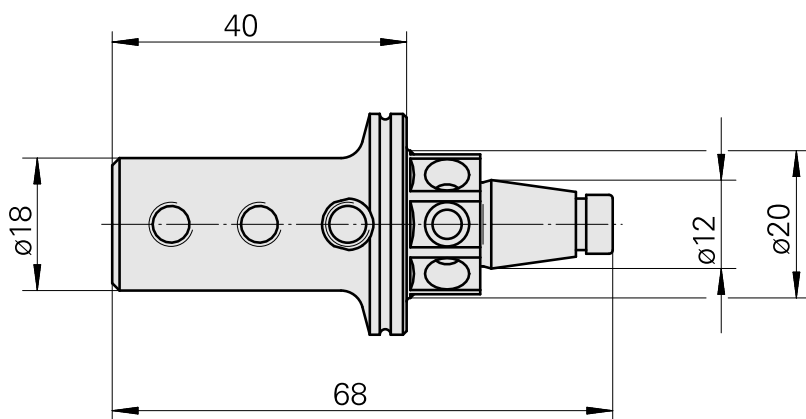

WFB 20-12 D6

Technical data

TH accessories category

WFB 20-12

Mounting

D6

Quick change inserts

Boring tool holder

Documents

No downloads available for this product

Accessories

Optional accessories

Other accessories

[Adjusting screw M 5x15](#)

Product ID : 10491071

Previous product ID : 326794

[Grub screw](#)

Product ID : 10518942

Previous product ID : 410156.0605
