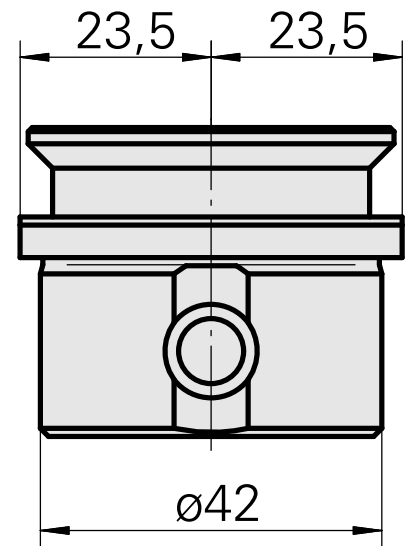

Blanking plug

Technical data

Drive	not live
Fixation MS	Shank D42
X [mm]	16 (0.63")
Y [mm]	-
Z [mm]	-
INDEX TRAUB products	MS52C • A200-6 • MS52-6.3

10887763
W9990311

INDEX

Documents

No downloads available for this product