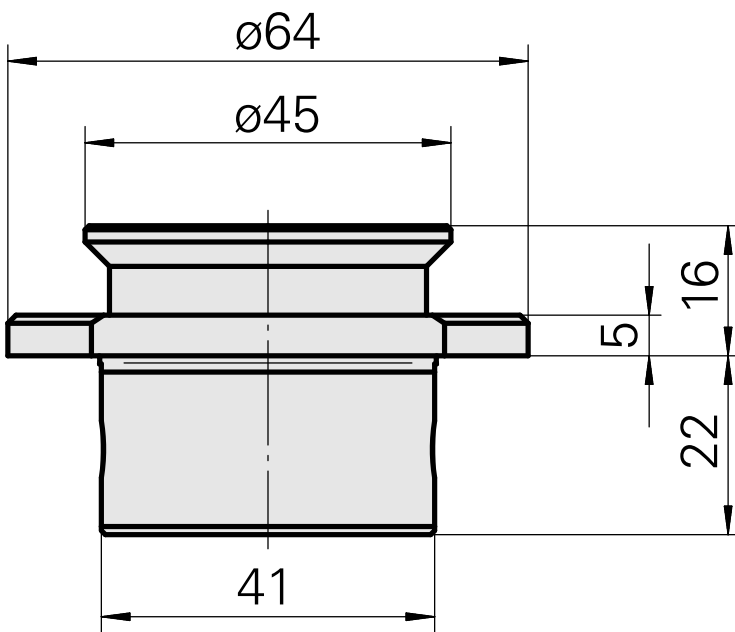

Blanking plug

Technical data

Drive	not live
Fixation MS	Shank D42
X [mm]	16 (0.63")
Y [mm]	-
Z [mm]	-
INDEX TRAUB products	MS52C • A200-6 • MS52-6.3

10887763
W9990311

INDEX

Documents

No downloads available for this product