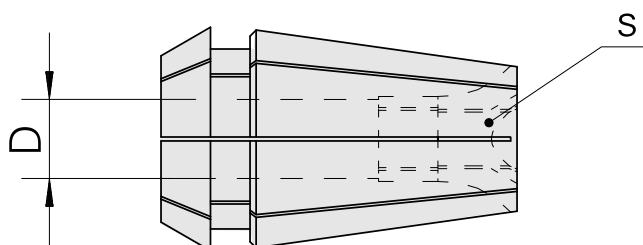

ER-Collet chuck for taps ER 11-GB 2.8mm

Technical data

| | |
|-------------------------|--------------------------|
| TH accessories category | ER-Collet chuck for taps |
| Mounting | ER11 |
| Tool mounting | 2.8mm |
| Collet type | ER 11-GB |