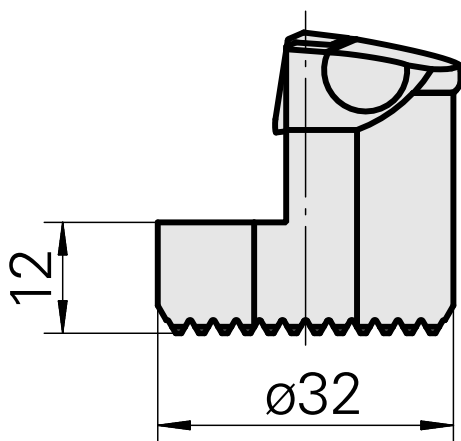

Boring head for VC.. 1604..

Technical data

Mounting	for VC.. 1604..
Cooling	internal
Pressure	50 bar
X [mm]	32 (1.26")
Z [mm]	22 (0.87)
INDEX TRAUB products	G220.3 • G220 • R200 • TNX65/42 • TNX220.3

Documents

No downloads available for this product

Accessories

Required for operation

[Countersunk screw Wohlhaupter Nr. 115673](#)

Product ID : **10587078**

Previous product ID : **W00013.0026**
