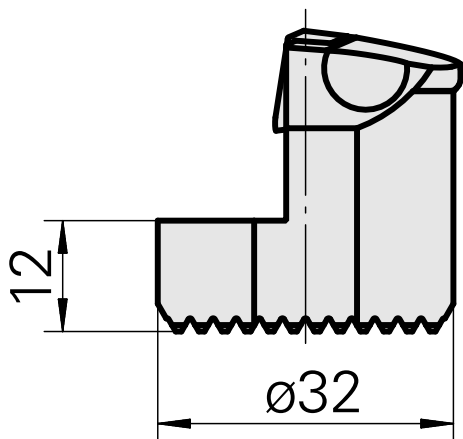

## Boring head for VC.. 1604..

### Technical data

Mounting	for VC.. 1604..
Cooling	internal
Pressure	50 bar
X [mm]	32 (1.26")
Z [mm]	22 (0.87)
INDEX TRAUB products	G220.3 • R200 • TNX65/42 • TNX220.3

## **Accessories**

Required for operation

[Countersunk screw Wohlhaupter Nr. 115673](#)

Product ID : **10587078**

Previous product ID : **W00013.0026**

---