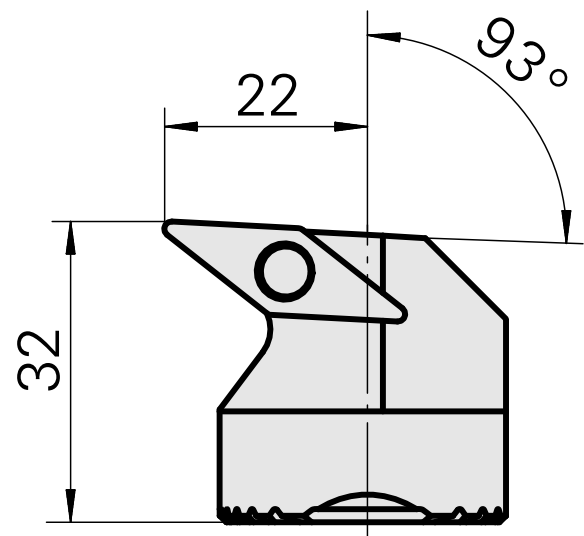

Boring head for VC.. 1604..

Technical data

Mounting	for VC.. 1604..
Cooling	internal
Pressure	50 bar
X [mm]	32 (1.26")
Z [mm]	22 (0.87)
INDEX TRAUB products	G220.3 • G220 • R200 • TNX65/42 • TNX220.3

Documents

No downloads available for this product

Accessories

Required for operation

[Countersunk screw Wohlhaupter Nr. 115673](#)

Product ID : **10587078**

Previous product ID : **W00013.0026**
