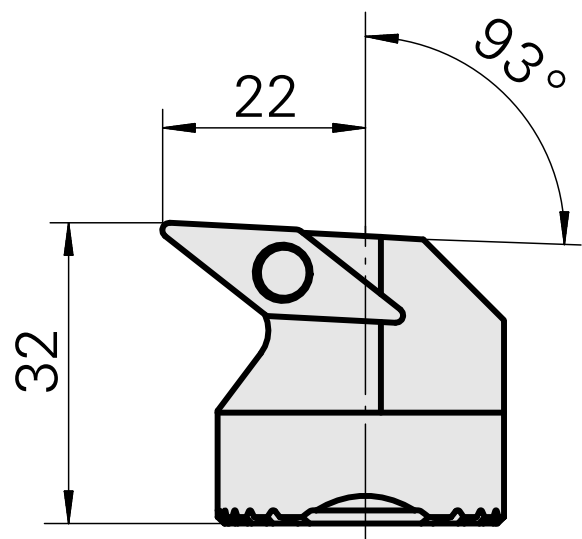

## Boring head for VC.. 1604..

### Technical data

Mounting	for VC.. 1604..
Cooling	internal
Pressure	50 bar
X [mm]	32 (1.26")
Z [mm]	22 (0.87)
INDEX TRAUB products	G220.3 • R200 • TNX65/42 • TNX220.3