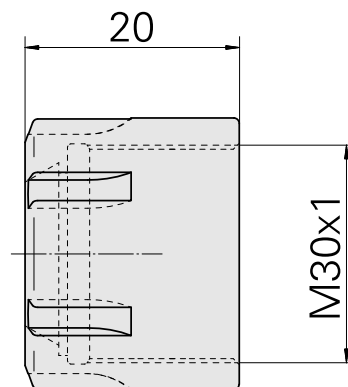

Clamping nut

Technical data

TH accessories category

Clamping nut

Mounting

ER25

Collet type

ER 25

Clamping nut type

Female thread diameter reduced

10861535
901939.2251

INDEX

Documents

No downloads available for this product