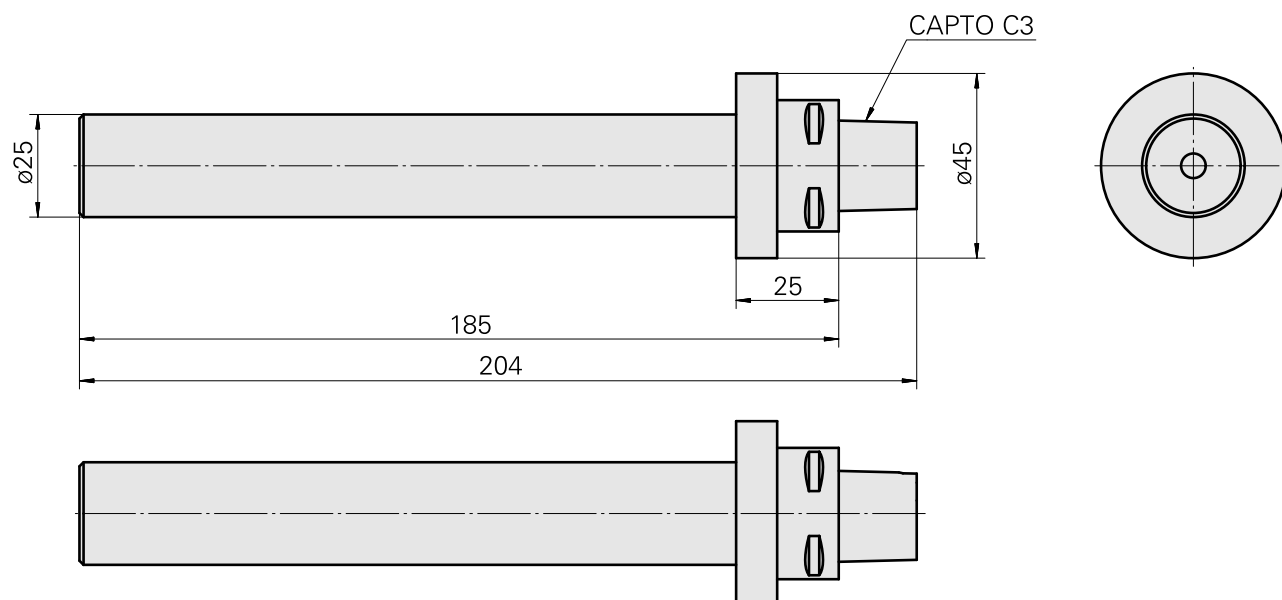

## INDEX CAPTO C3 D25, Calibrating tool

### Technical data

TH accessories category	INDEX CAPTO C3
Mounting	D25
Quick change inserts	Calibrating tool

10854244  
269801.4032

**INDEX**

---