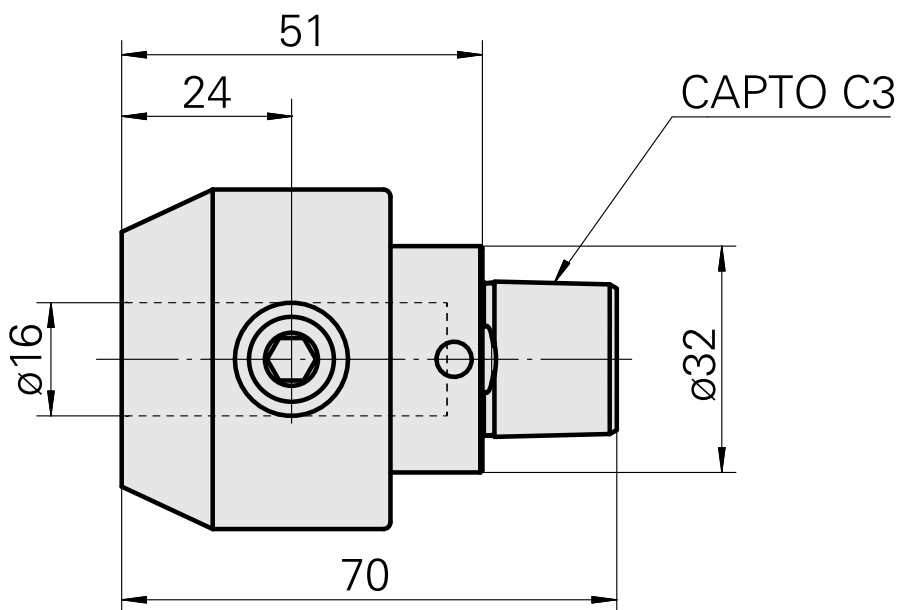

INDEX CAPTO C3 D16

Technical features

TH accessories category

INDEX CAPTO C3

Mounting

D16

Quick change inserts

Weldon mounting

Documents

No downloads available for this product

Accessories

Optional accessories

Other accessories

[Mounting sleeve with collar D16](#)

Product ID : 10914323

Previous product ID : W67511.04--

[Clamping sleeve D16](#)

Product ID : 10981161

Previous product ID : W95280.215-
