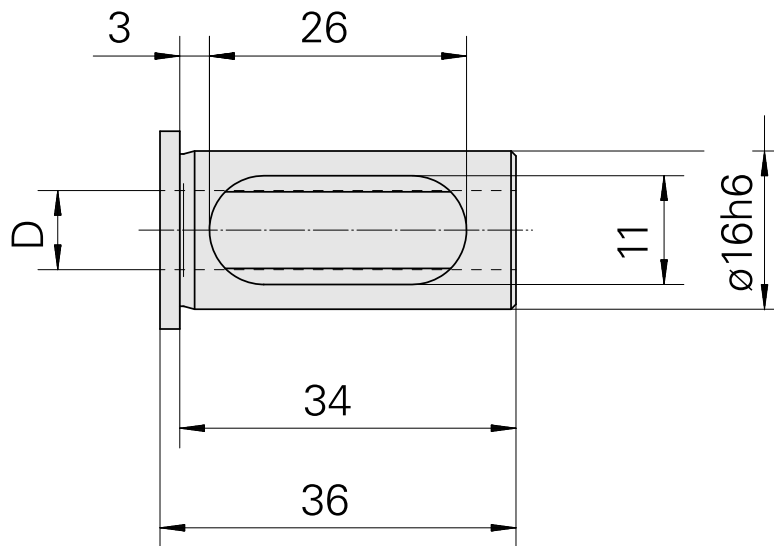

## Mounting sleeve with collar D16/ 7mm

### Technical data

TH accessories category	Mounting sleeve with collar
Mounting	D16
Tool mounting	7mm