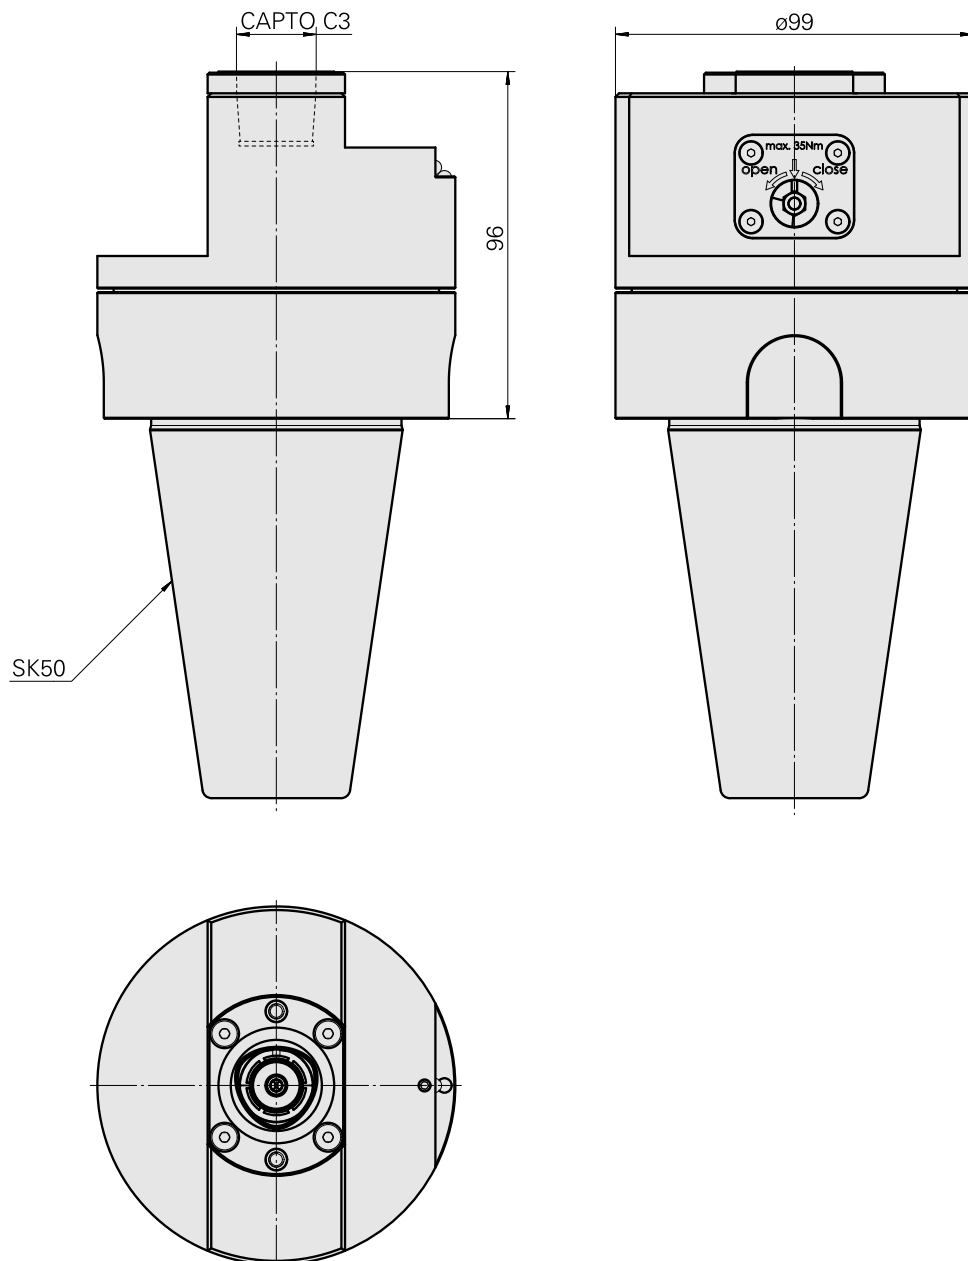

Presetting device SK50/INDEX CAPTO C3

Technical data

TH accessories category

Adapter for presetting units

Mounting

SK50

Tool mounting

CAPTO C3