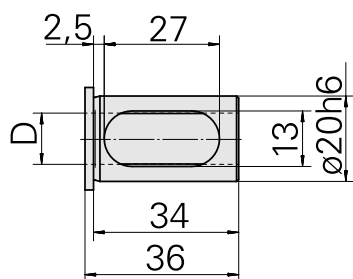

Mounting sleeve with collar D20/ 15mm

Technical data

TH accessories category	Mounting sleeve with collar
Mounting	D20
Tool mounting	15mm

Documents

No downloads available for this product