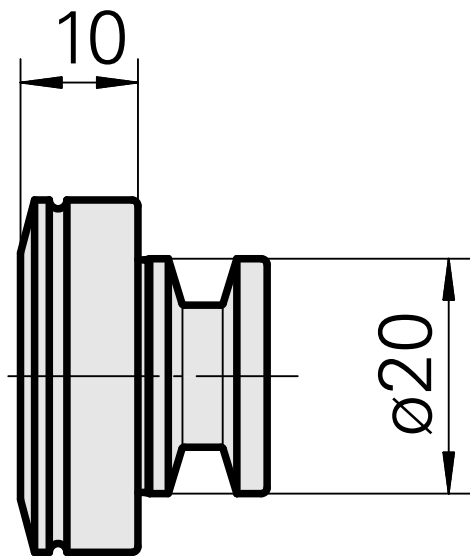

WFB 20-12, blanking plug

Technical data

TH accessories category

WFB 20-12

Quick change inserts

miscell mounting

10775402
837714

INDEX