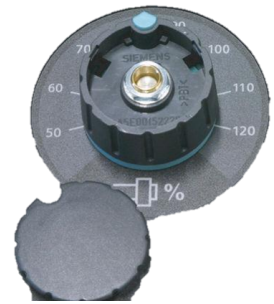

Bottone

Technical data

Electrical assemblies

Control element

No 3-side view is currently available for this product

Documents

No downloads available for this product