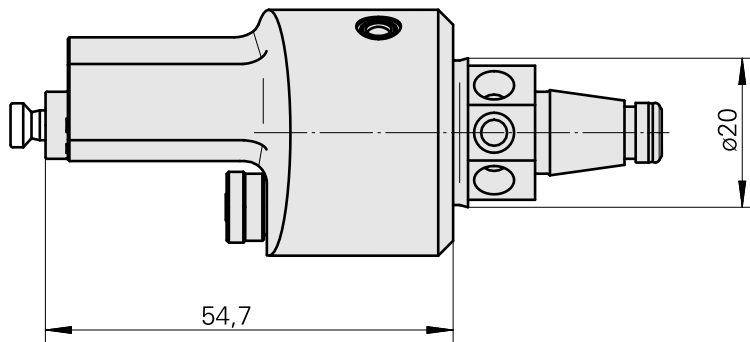

## WFB 20-12 Horn Type B114, left

### Technical data

TH accessories category

WFB 20-12

Mounting

Horn Type B114, left

Quick change inserts

Horn S-Mini

10754612  
W9990230