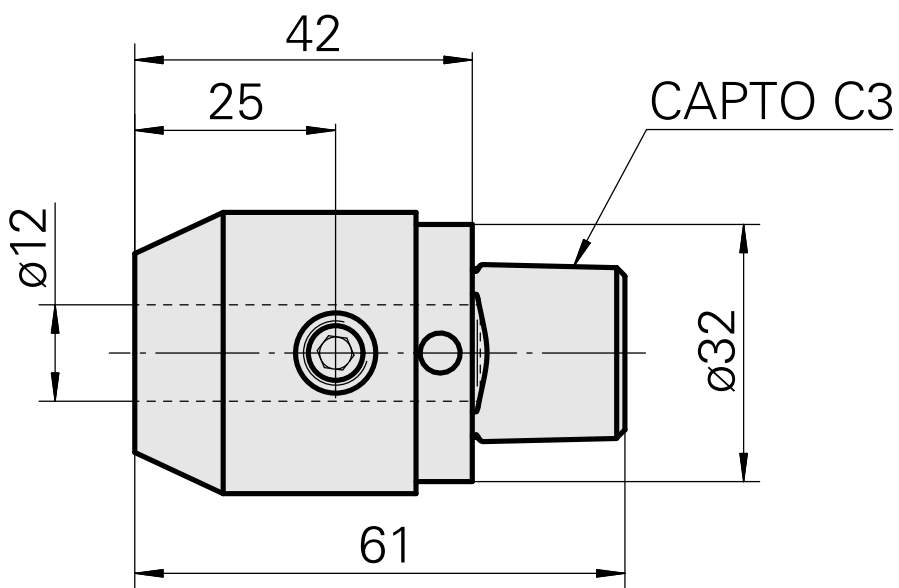

INDEX CAPTO C3 D12

Technical data

TH accessories category	INDEX CAPTO C3
Mounting	D12
Quick change inserts	Weldon mounting

Documents

No downloads available for this product

Accessories

Optional accessories

Other accessories

[Mounting sleeve with collar D12](#)

Product ID : 11060576

Previous product ID : W94280.21--

[Clamping sleeve D12](#)

Product ID : 10964938

Previous product ID : 993112.-----
