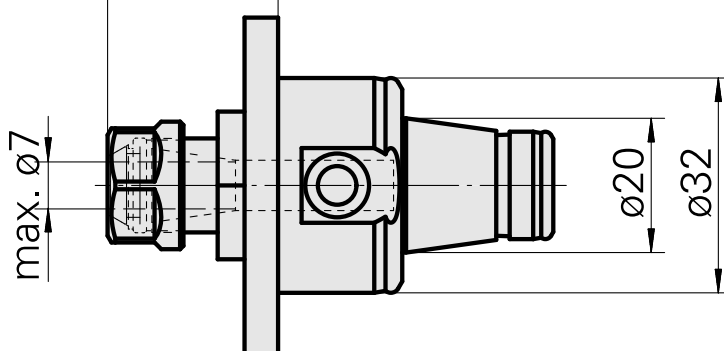

WFB 32-20 ER11

Technical data

TH accessories category

WFB 32-20

Mounting

ER11

Quick change inserts

collet mounting

min.23,7 - max.25,4

Documents

No downloads available for this product

Accessories

Required for operation

[Spanner](#)

Product ID : 10969996

Previous product ID : 490219.0111