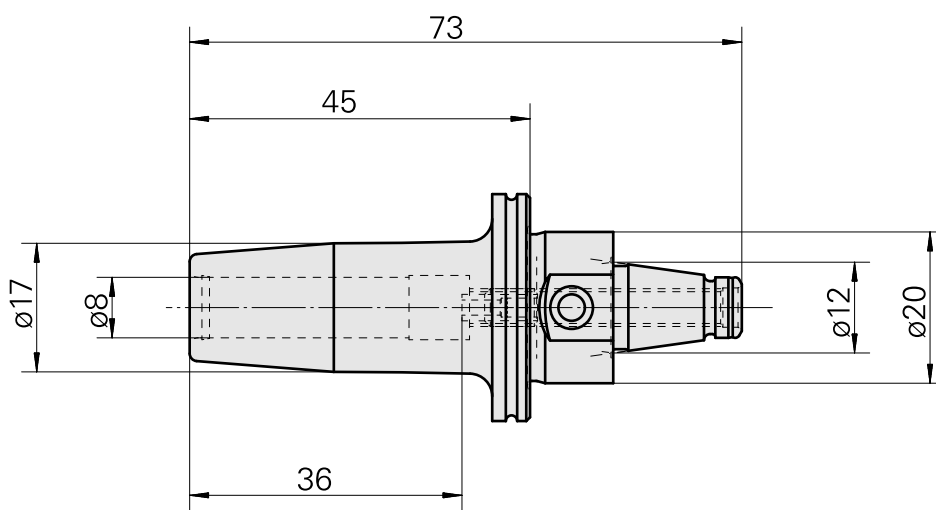

### Technical data

TH accessories category

WFB 20-12

Mounting

Shrink-fit mounting D8

Quick change inserts

shrink-fit mounting

## **Accessories**

Optional accessories

**Other accessories**

[Adjusting screw M 5x10](#)

Product ID : 10674886

Previous product ID : 326793

---