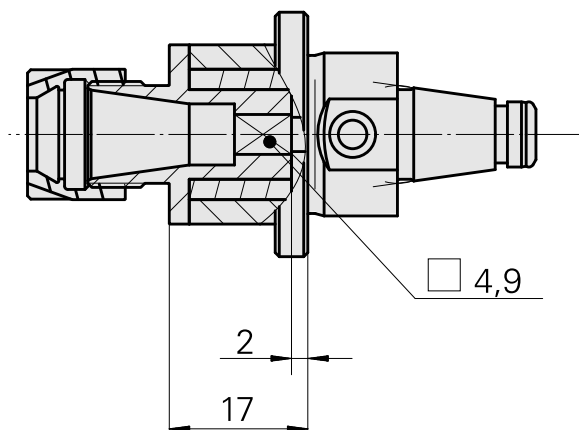

WFB 20-12 ER11

Technical data

TH accessories category	WFB 20-12
Mounting	ER11
Quick change inserts	taping chuck

Documents

No downloads available for this product

Accessories

Required for operation

Spanner

Product ID : 10401928

Previous product ID : 326792

TH accessories category Tool	Mounting ER11	Collet type ER 11	Clamping nut type Female thread diameter reduced
Tools for Collet chucks Clamping nut wrench			

Optional accessories

Tool holder accessories

Clamping nut

Product ID : 10212188

Previous product ID : 326681

TH accessories category Clamping nut	Mounting ER11	Collet type ER 11	Clamping nut type Female thread diameter reduced
---	------------------	----------------------	---