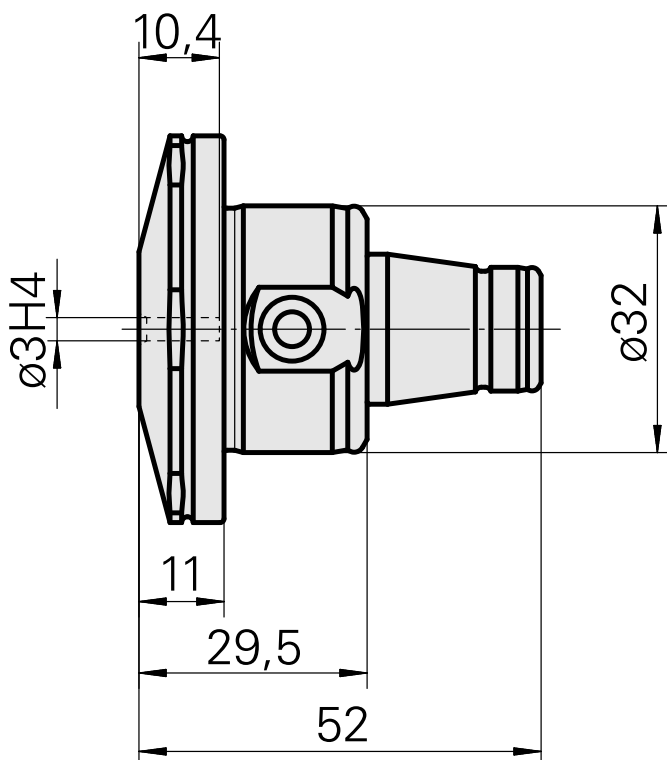

## WFB 32-20 Shrink-fit mounting D3

### Technical data

TH accessories category

WFB 32-20

Mounting

Shrink-fit mounting D3

Quick change inserts

shrink-fit mounting