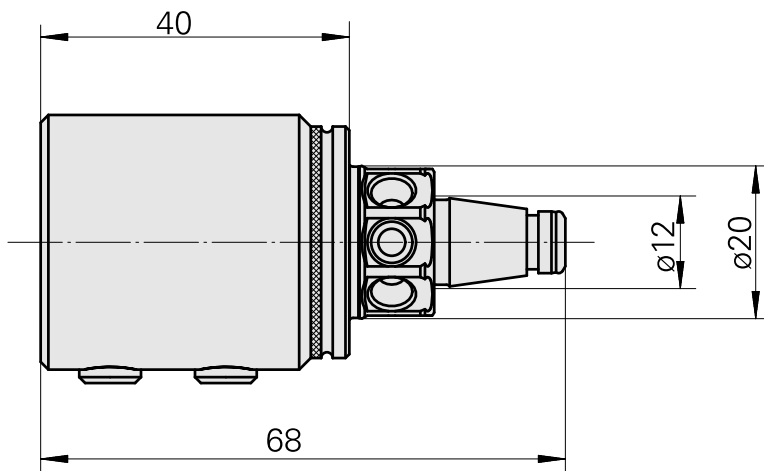

WFB 20-12 D20

Technical data

TH accessories category

WFB 20-12

Mounting

D20

Quick change inserts

Boring tool holder

Previous product ID : W68511.0403

TH accessories
category
Mounting sleeve with
collar

Mounting
D20

Tool mounting
3mm

[Mounting sleeve with collar D20/ 4mm](#)

Product ID : 10215398

Previous product ID : W68511.0404

TH accessories
category
Mounting sleeve with
collar

Mounting
D20

Tool mounting
4mm

[Mounting sleeve with collar D20/ 5mm](#)

Product ID : 10832261

Previous product ID : W68510.0405

TH accessories
category
Mounting sleeve with
collar

Mounting
D20

Tool mounting
5mm

[Mounting sleeve with collar D20/ 6mm](#)

Product ID : 10048953
Previous product ID : W68510.0406

TH accessories category Mounting sleeve with collar	Mounting D20	Tool mounting 6mm
--	--------------	-------------------