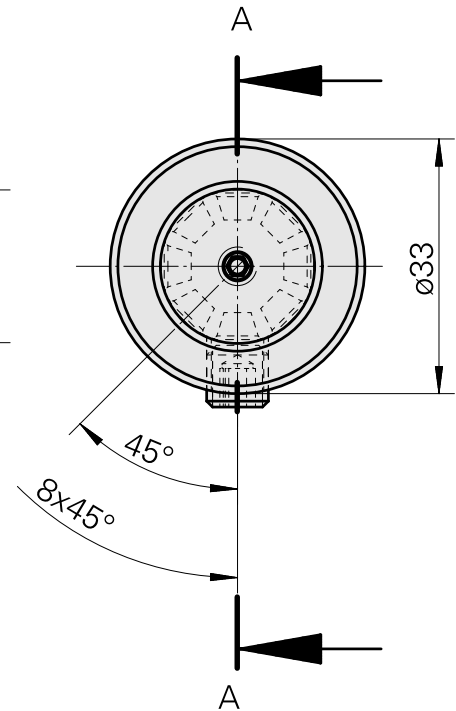

WFB 20-12 D20

Technical data

TH accessories category

WFB 20-12

Mounting

D20

Quick change inserts

Boring tool holder

A-A