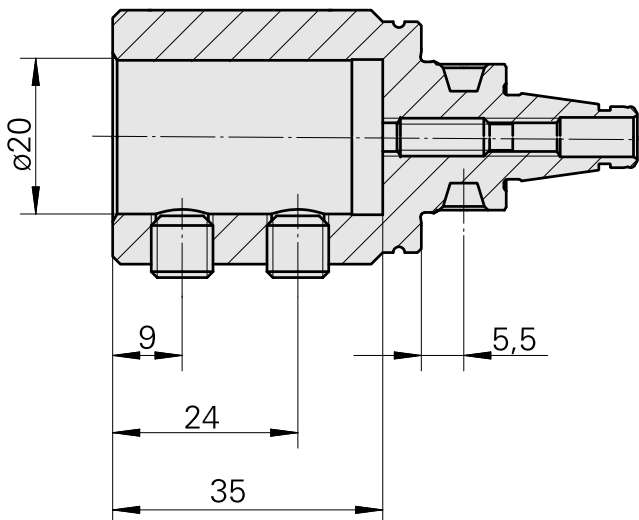

WFB 20-12 D20

Technical data

TH accessories category

WFB 20-12

Mounting

D20

Quick change inserts

Boring tool holder

A-A