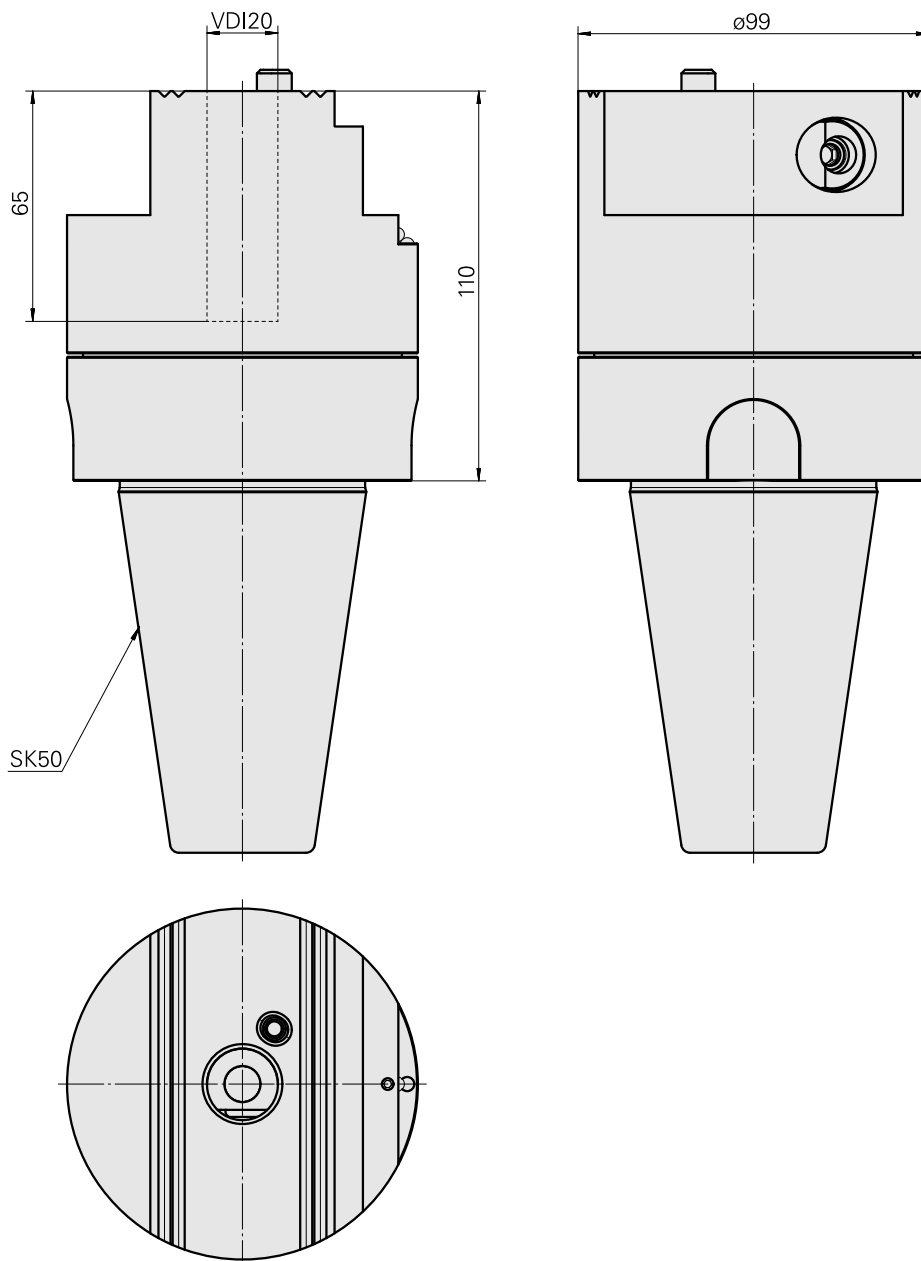

Adaptor

Technical data

TH accessories category

Adapter for presetting units

Mounting

SK50

Tool mounting

VDI 20