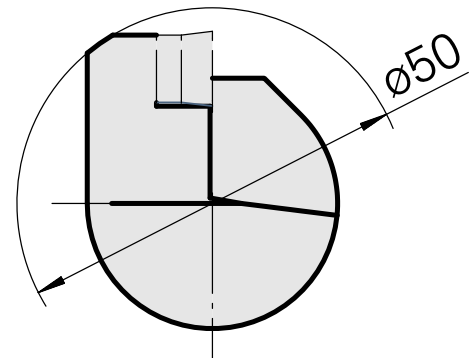

INDEX CAPTO C3 for CC.. 09T3.., left, without gripper groove

Technical data

TH accessories category

INDEX CAPTO C3

Mounting

for CC.. 09T3..

Quick change inserts

Turning tool holder