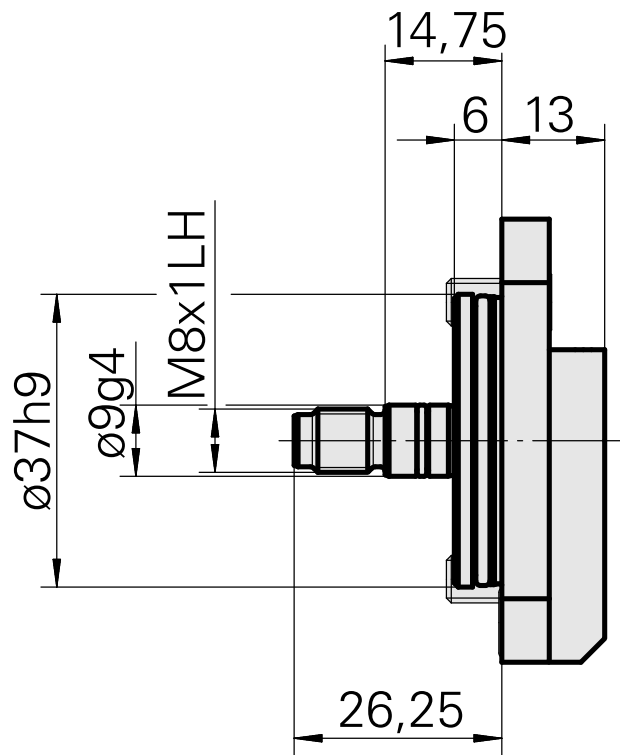

Coolant Supply, internal 80 bar

Technical data

There are currently no additional technical features stored for this product

Documents

Product notes

[DE \(pdf\)](#)

[EN \(pdf\)](#)

[FR \(pdf\)](#)