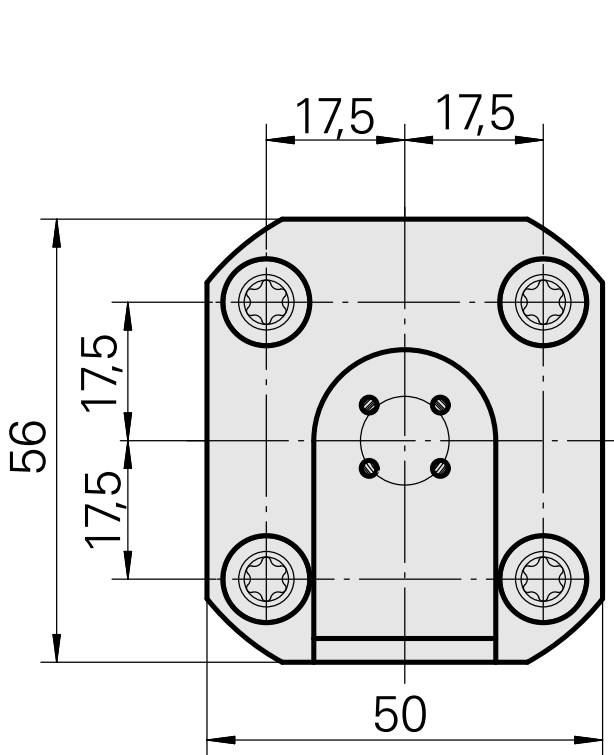

Coolant Supply, internal 80 bar

Technical data

There are currently no additional technical features stored for this product

Documents

Product notes

[DE \(pdf\)](#)

[EN \(pdf\)](#)

[FR \(pdf\)](#)