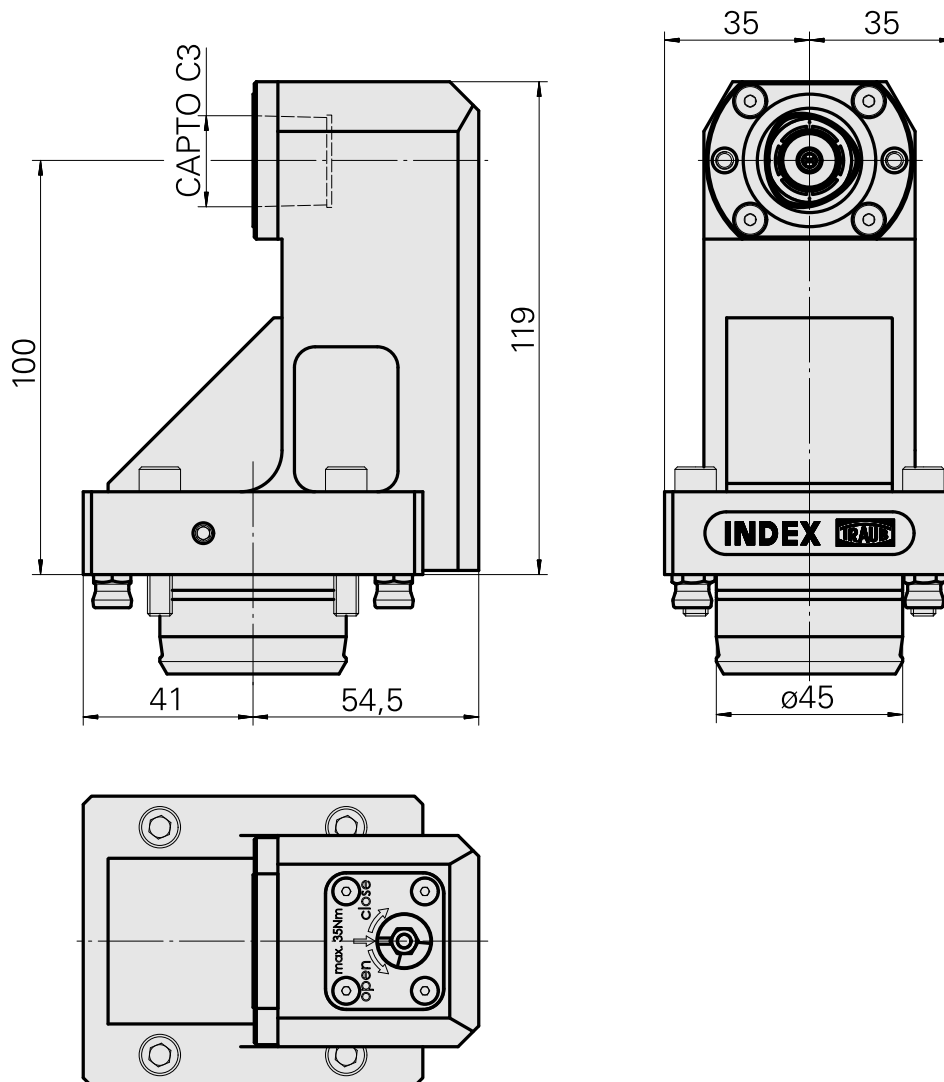

Basic holder KPS 45 INDEX CAPTO C3

Technical data

| | |
|----------------------|------------------|
| Shank KPS | KPS 45 |
| Drive | not live |
| Cooling | internal |
| Mounting | INDEX CAPTO C3 |
| Pressure | 80 bar |
| X [mm] | 100 (3.94") |
| Y [mm] | - |
| Z [mm] | 0 0 |
| INDEX TRAUB products | ABC65 • TNK42/65 |

[Adapter INDEX CAPTO C3 rotating](#)

Product ID : 10925971

Previous product ID : WZ9990.3000F

[Adapter INDEX CAPTO C3 fixed](#)

Product ID : 12062333

Previous product ID :
