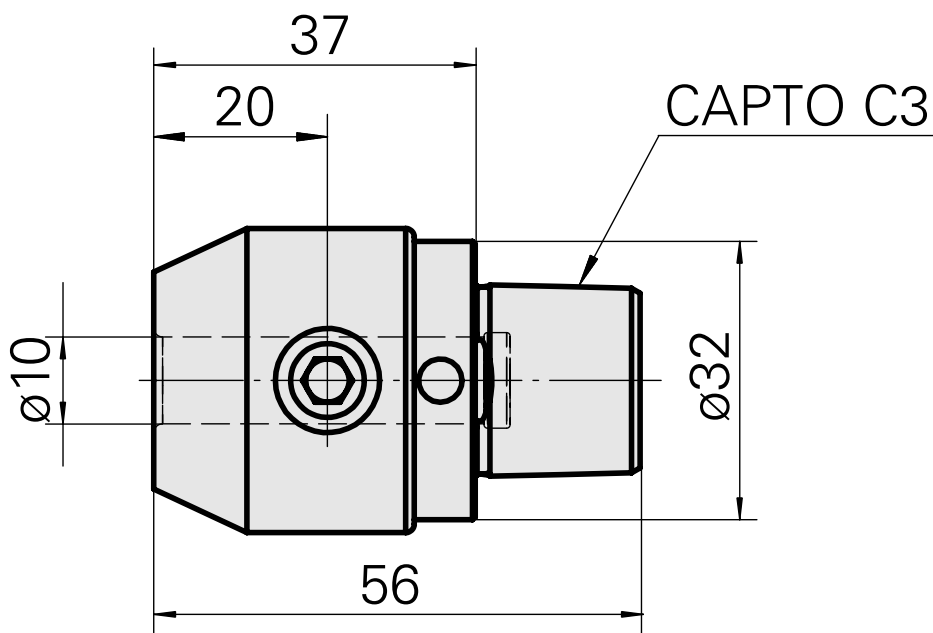

## INDEX CAPTO C3 D10

### Technical data

TH accessories category	INDEX CAPTO C3
Mounting	D10
Quick change inserts	Weldon mounting

10680934  
W9990593

**INDEX**

---