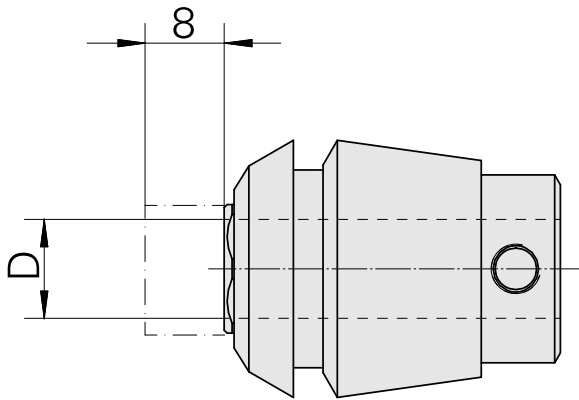

ER-Collet chuck for taps ET 1-25 5.6mm

Technical data

TH accessories category	ER-Collet chuck for taps
Mounting	ER25
Tool mounting	5.6mm
Collet type	ET 1-25

10673937
322462

INDEX

Documents

No downloads available for this product